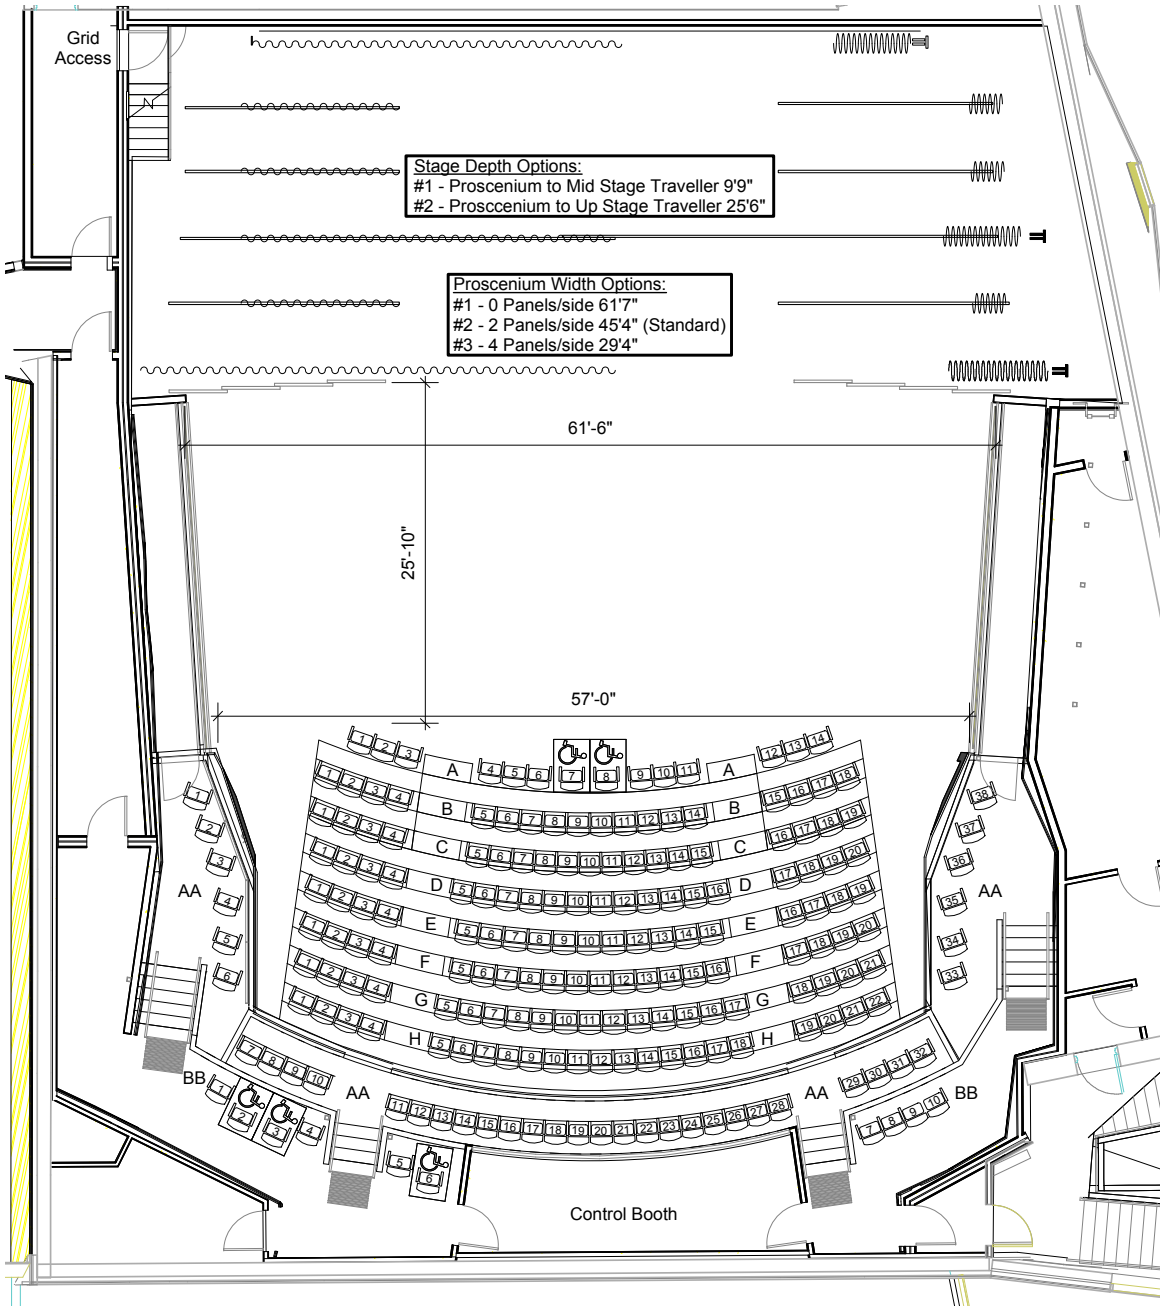

ANVIL CENTRE
NEW WESTMINSTER

THEATRE: HALF SEATING ORIENTATION

FOR MORE INFORMATION CONTACT
MNIKULA@ANVILCENTRE.CA